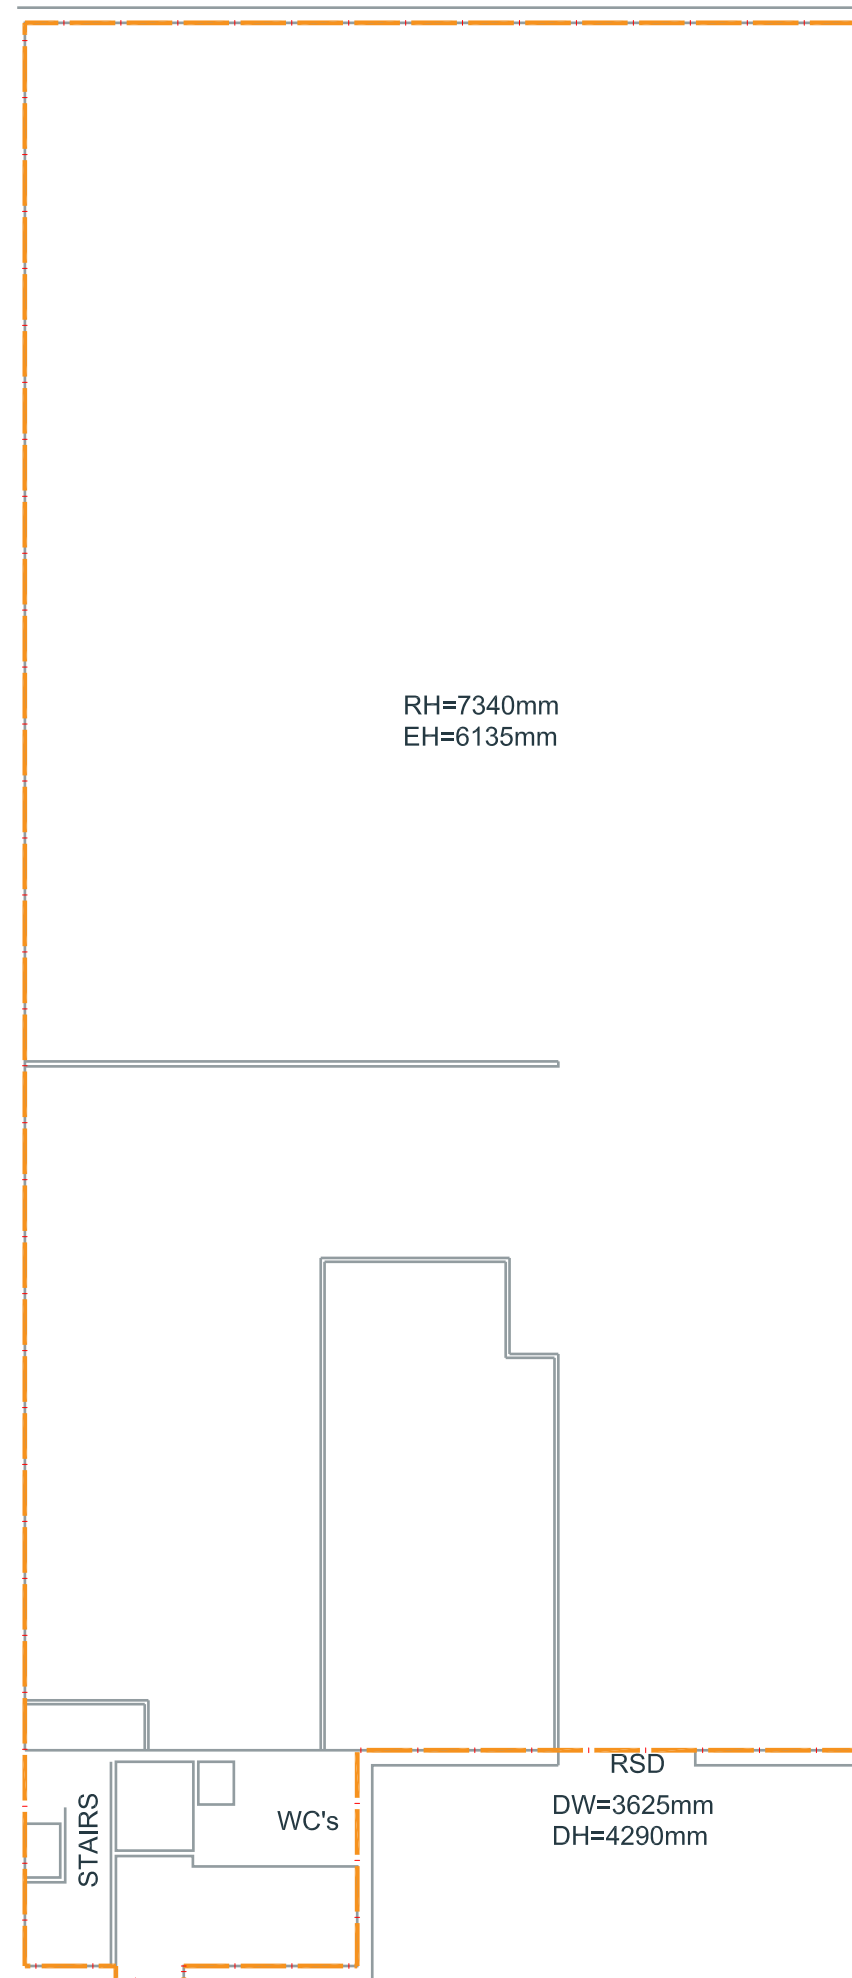

GIA Plan

2 Hillgate
Wilbury Park
Hitchin
Hertfordshire
SG4 0TP

GROSS INTERNAL AREA:
1299.91 m² (13,992 ft²)

GROUND FLOOR:
1057.84 m² (11,386 ft²)

1ST FLOOR:
121.01 m² (1,303 ft²)

2ND FLOOR:
121.06 m² (1,303 ft²)

2ND FLOOR

1ST FLOOR

GROUND FLOOR