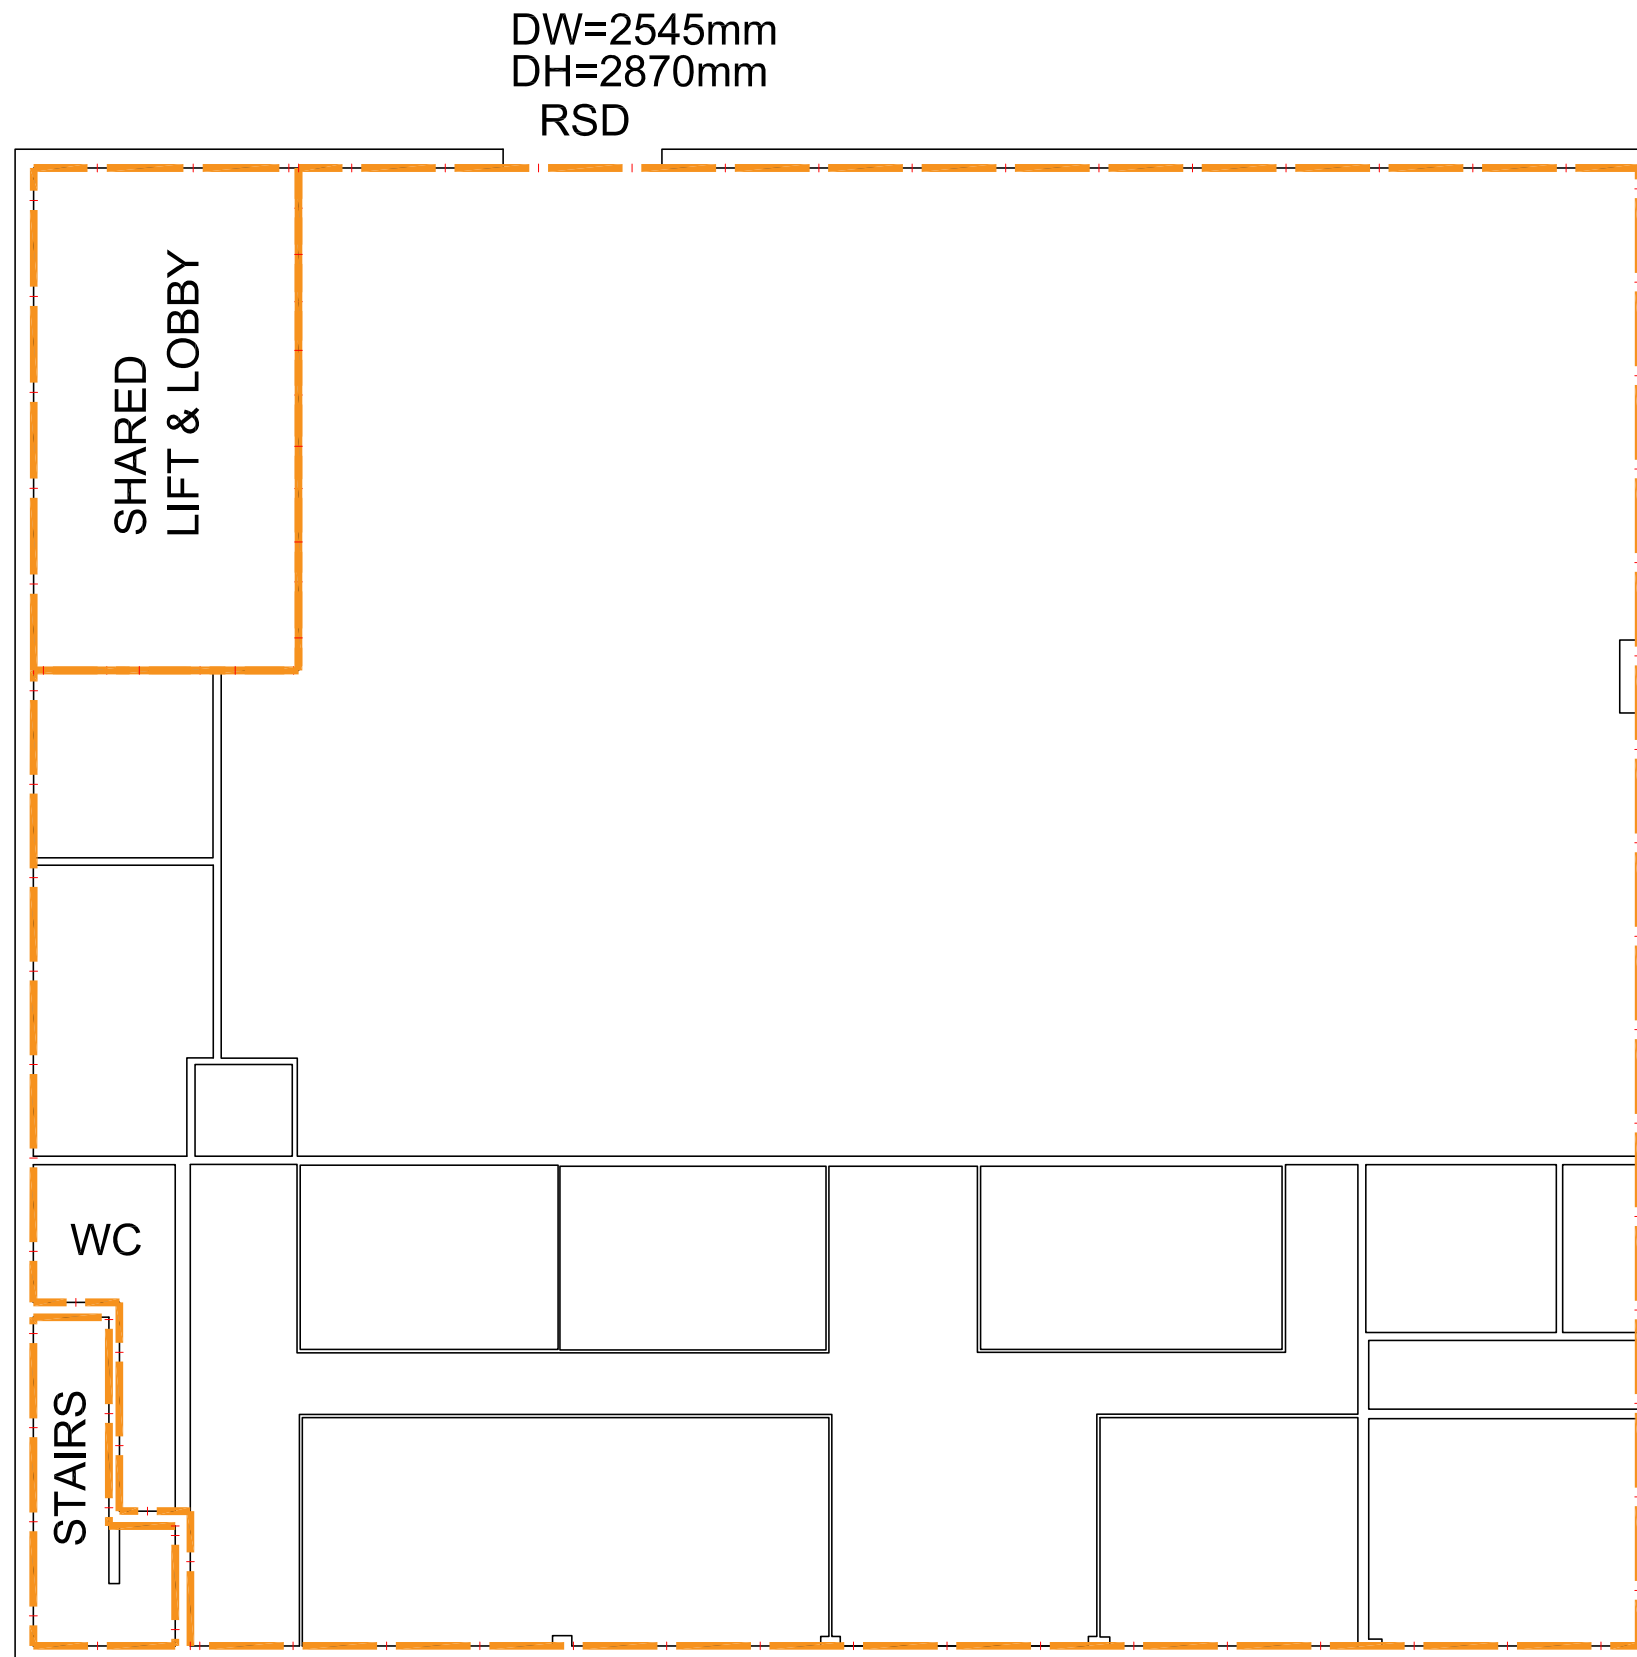

GIA Plan

Ground Floor
66 Wilbury Way
Wilbury Park
Hitchin
Hertfordshire
SG4 0TP

GROUND FLOOR:
564.56 m² (6,077 ft²)

GROUND FLOOR